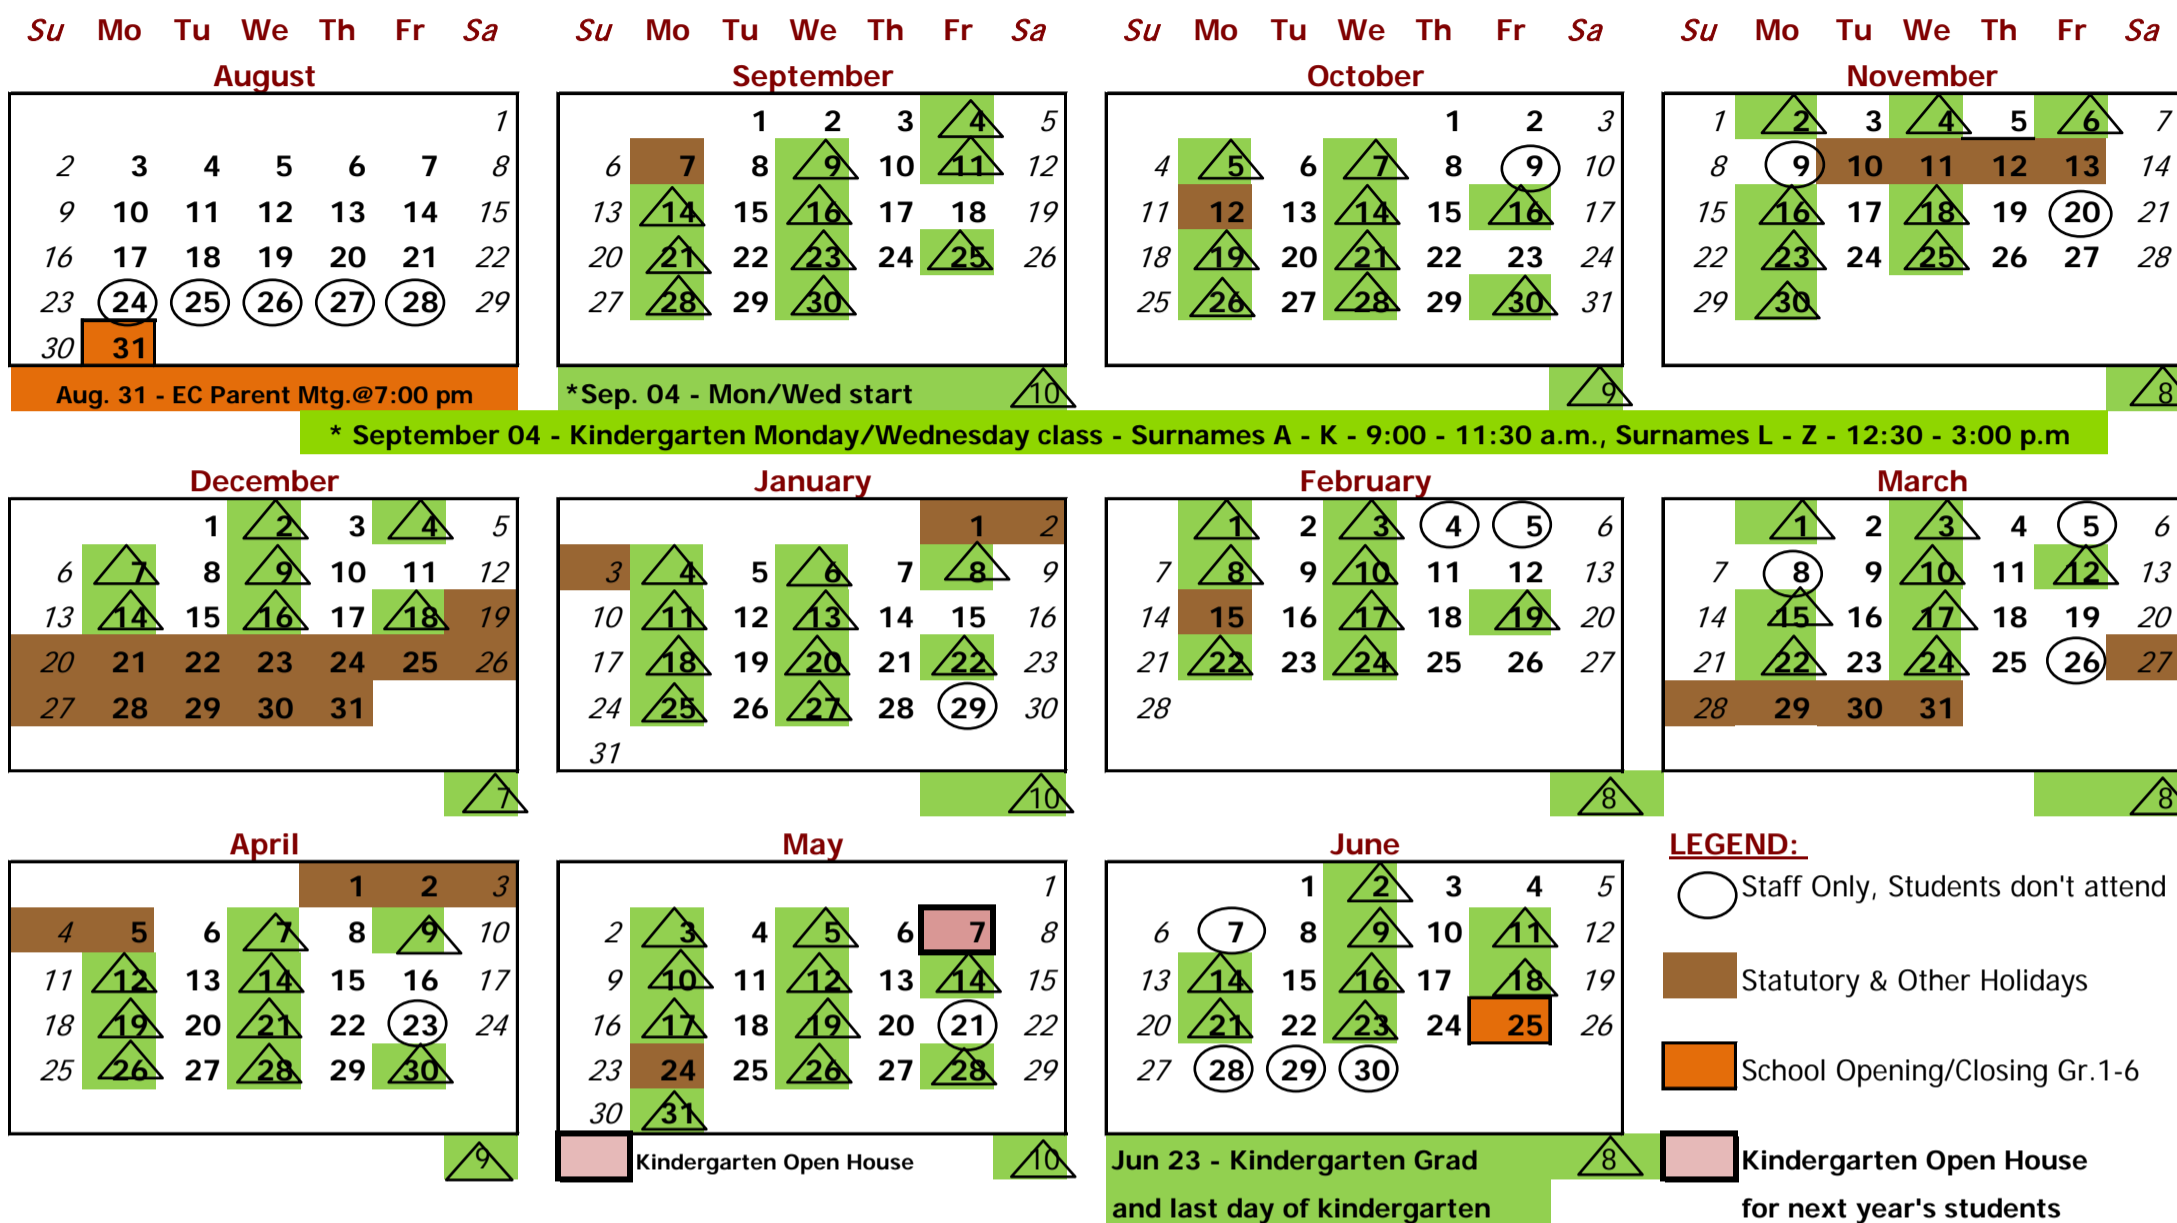

**Wolf Creek Public Schools
2009 - 2010 School Year
RIMBEY ELEMENTARY SCHOOL**

Revised: June 05, 2009

Kindergarten - 87 days
Mondays/Wednesdays & alternating Fridays

			<u>Staff</u>	<u>Students</u>
August	Aug.24-28	CARC/WCSD Summer Institute		
	Aug.24-28	No School for Students - Staff Planning Days		
	Aug.31	Students' First Day - Gr. 1 - 6	6	1
September	Sept.07	Labor Day Holiday	21	21
October	Oct.09	No School for Students - PD/Staff Meeting Day		
	Oct.12	Thanksgiving Day Holiday	21	20
November	Nov.09	No School - PT Conference "in lieu" Day		
	Nov.10-13	No School - Remembrance Day & Fall Break		
	Nov.20	No School for Students - PD: Leading & Learning (CARC)	17	15
December	Dec.21-Jan.01	No School - Christmas Holidays	14	14
January	Jan.29	No School for Students - PD/Staff Meeting Day	20	19
		First Half of School Term	99	90
February	Feb.04,05	No School for Students - Teachers' Convention		
	Feb.15	Family Day Holiday	19	17
March	Mar.05	No School for Students - PD/Staff Meeting Day		
	Mar. 08	No School - PT Conference "in lieu" Day		
	Mar.26	No School for Students - PD/Staff Meeting Day		
	Mar.29-Apr.05	Spring Break	20	17
April	Apr.02	Good Friday Holiday		
	Apr.05	Easter Monday Holiday		
	Apr.23	No School for Students - PD/Staff Meeting Day	19	18
May	May 21	No School for Students - PD/Staff Meeting Day		
	May 24	Victoria Day Holiday	20	19
June	Jun.07	No School for Students - PD/Staff Meeting Day		
	Jun.25	Students' Last Day (Conclusion of Second Half of Term)		
	Jun.28,29	No School for Students - Teacher Evaluation Days		
	Jun.30	No School - PT Conference "in lieu" Day	22	18
		Second Half of School Term	100	89
2009.2010 Year Total			199	179