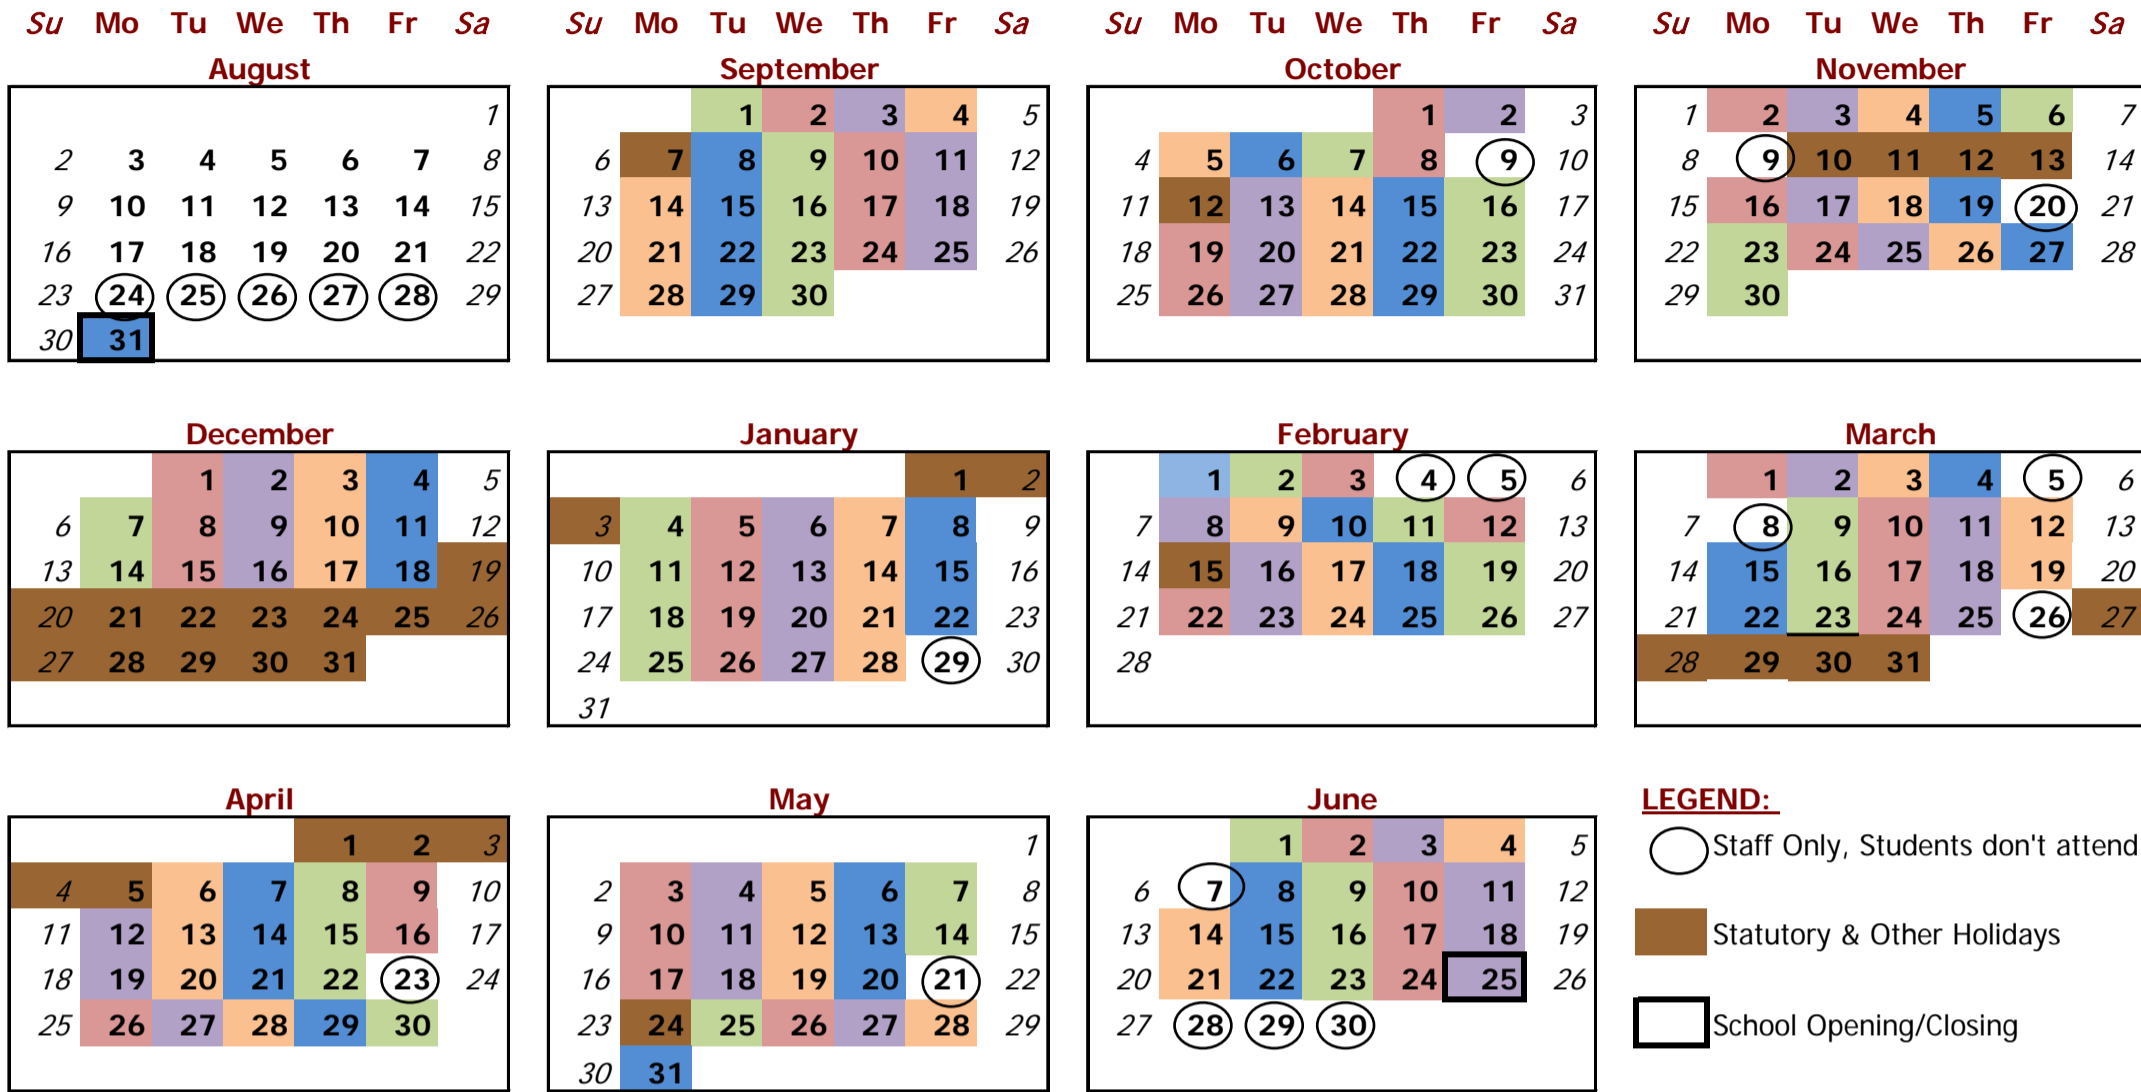

**Wolf Creek Public Schools**  
**2009 - 2010 School Year**  
**RIMBEY ELEMENTARY SCHOOL**

Revised: June 05, 2009

- Day 1
- Day 2
- Day 3
- Day 4
- Day 5

			<u>Staff</u>	<u>Students</u>
August	Aug.24-28	CARC/WCSD Summer Institute		
	Aug.24-28	No School for Students - Staff Planning Days		
	Aug.31	Students' First Day - Gr. 1 - 6	6	1
September	Sept.07	Labor Day Holiday	21	21
October	Oct.09	No School for Students - PD/Staff Meeting Day		
	Oct.12	Thanksgiving Day Holiday	21	20
November	Nov.09	No School - PT Conference "in lieu" Day		
	Nov.10-13	No School - Remembrance Day & Fall Break		
	Nov.20	No School for Students - PD: Leading & Learning (CARC)	17	15
December	Dec.21-Jan.01	No School - Christmas Holidays	14	14
January	Jan.29	No School for Students - PD/Staff Meeting Day	20	19
<b>First Half of School Term</b>			<b>99</b>	<b>90</b>
February	Feb.04,05	No School for Students - Teachers' Convention		
	Feb.15	Family Day Holiday	19	17
March	Mar.05	No School for Students - PD/Staff Meeting Day		
	Mar.08	No School - PT Conference "in lieu" Day		
	Mar.26	No School for Students - PD/Staff Meeting Day		
	Mar.29-Apr.05	Spring Break	20	17
April	Apr.02	Good Friday Holiday		
	Apr.05	Easter Monday Holiday		
	Apr.23	No School for Students - PD/Staff Meeting Day	19	18
May	May 21	No School for Students - PD/Staff Meeting Day		
	May 24	Victoria Day Holiday	20	19
June	Jun. 07	No School for Students - PD/Staff Meeting Day		
	Jun.25	Students' Last Day (Conclusion of Second Half of Term)		
	Jun.28,29	No School for Students - Teacher Evaluation Days		
	Jun. 30	No School - PT Conference "in lieu" Day	22	18
<b>Second Half of School Term</b>			<b>100</b>	<b>89</b>
<b>2009.2010 Year Total</b>			<b>199</b>	<b>179</b>