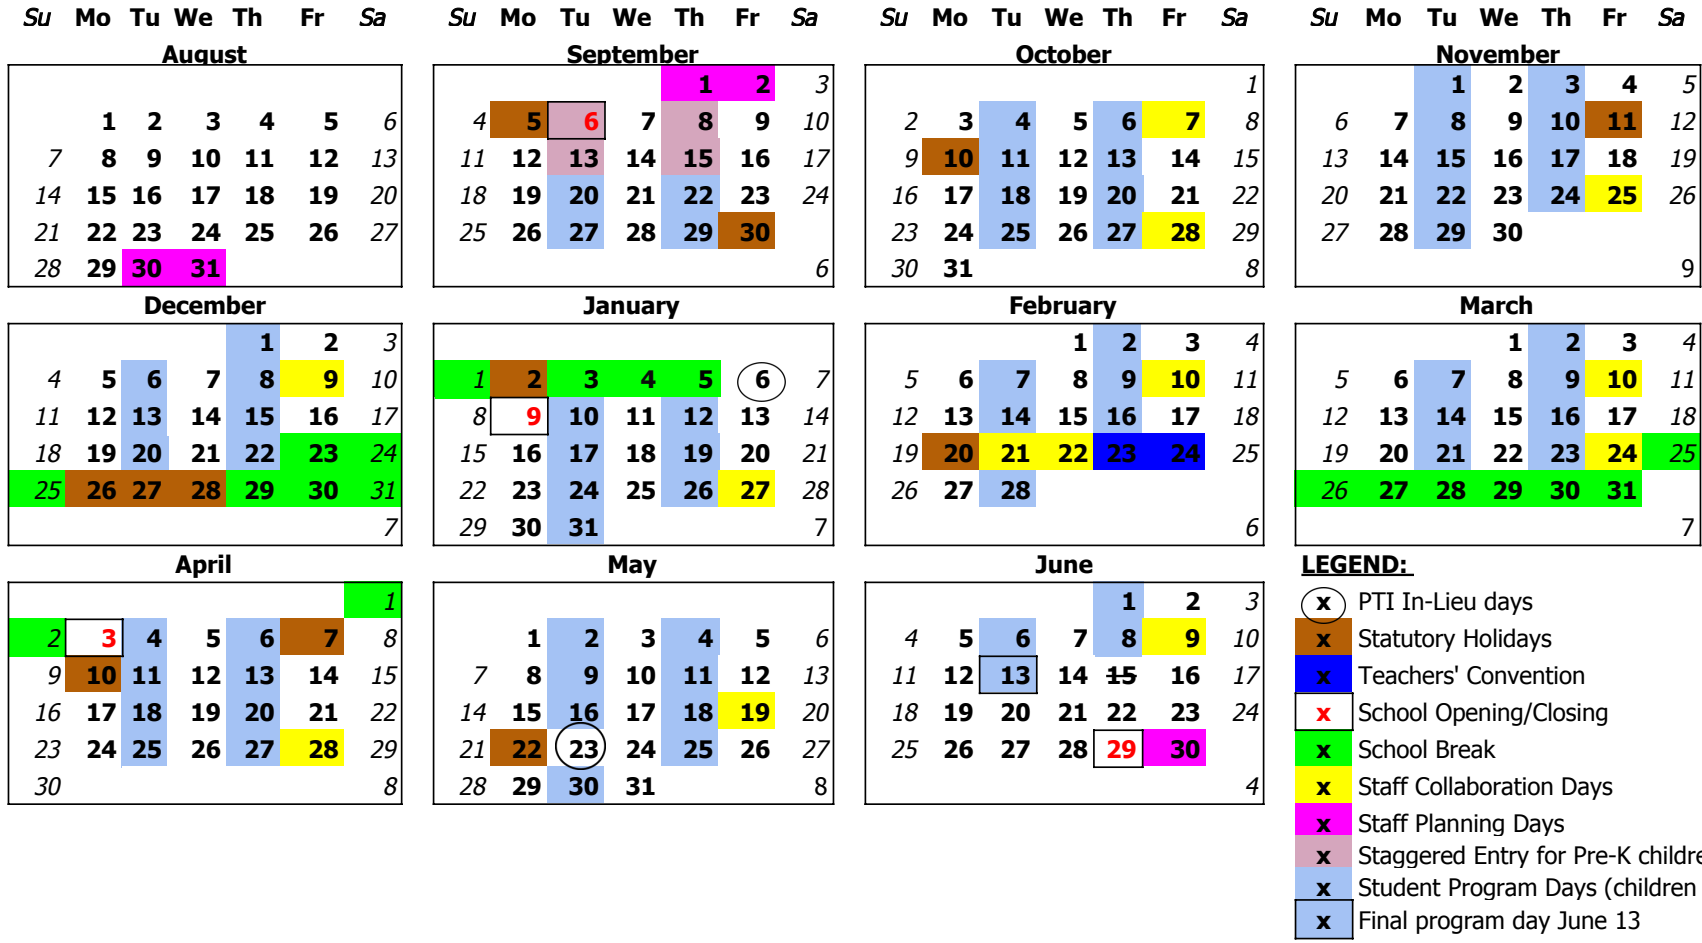

Bright Futures Play Academy- WCPS

2022 - 2023 School Year

Tuesday-Thursday Program

as of FEBRUARY 2022

Total Program Days for BFPA 69

PLEASE NOTE:

Staggered Entry – 2 weeks of staggered entry begins right after the September long weekend. Students attend 1 day each week during the staggered entry (total of 2 times over 2 weeks). This keeps classes small and helps staff get better acquainted with children. The light pink color denotes Staggered Entry days.

Program End – June 13 is the final class for Tues/Thurs Program.