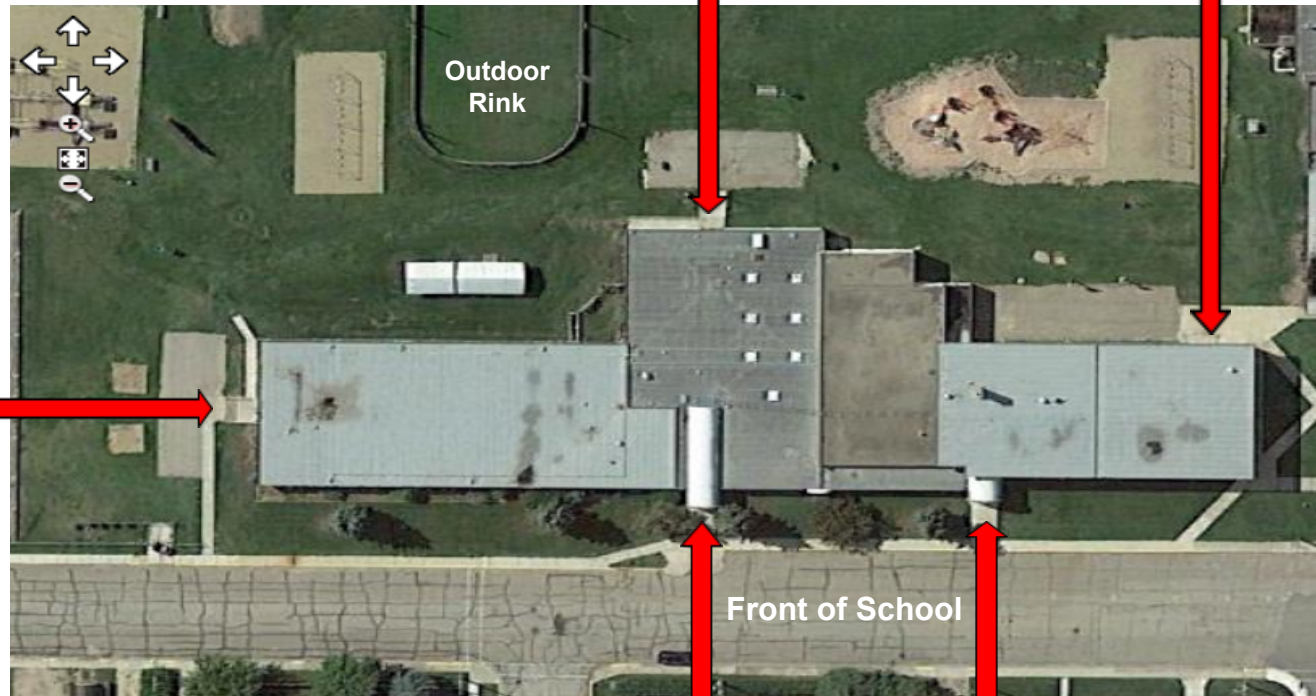

Designated Entrances 2024-2025

E5

- 4S - Mrs. Sylvester
- 5R - Miss Ree
- 6L - Mr. Longard
- 6B - Mrs. Blackmore
- 6W - Mrs. Weatherald

E3

- 2B - Mrs. Burchnall
- 3G - Mrs. Garland

E2

- 1HB - Mrs. Hull-Beagle
- 1D - Mrs. Dubé
- 2F - Mrs. Frances Beagle
- 3T - Mrs. Tisdale